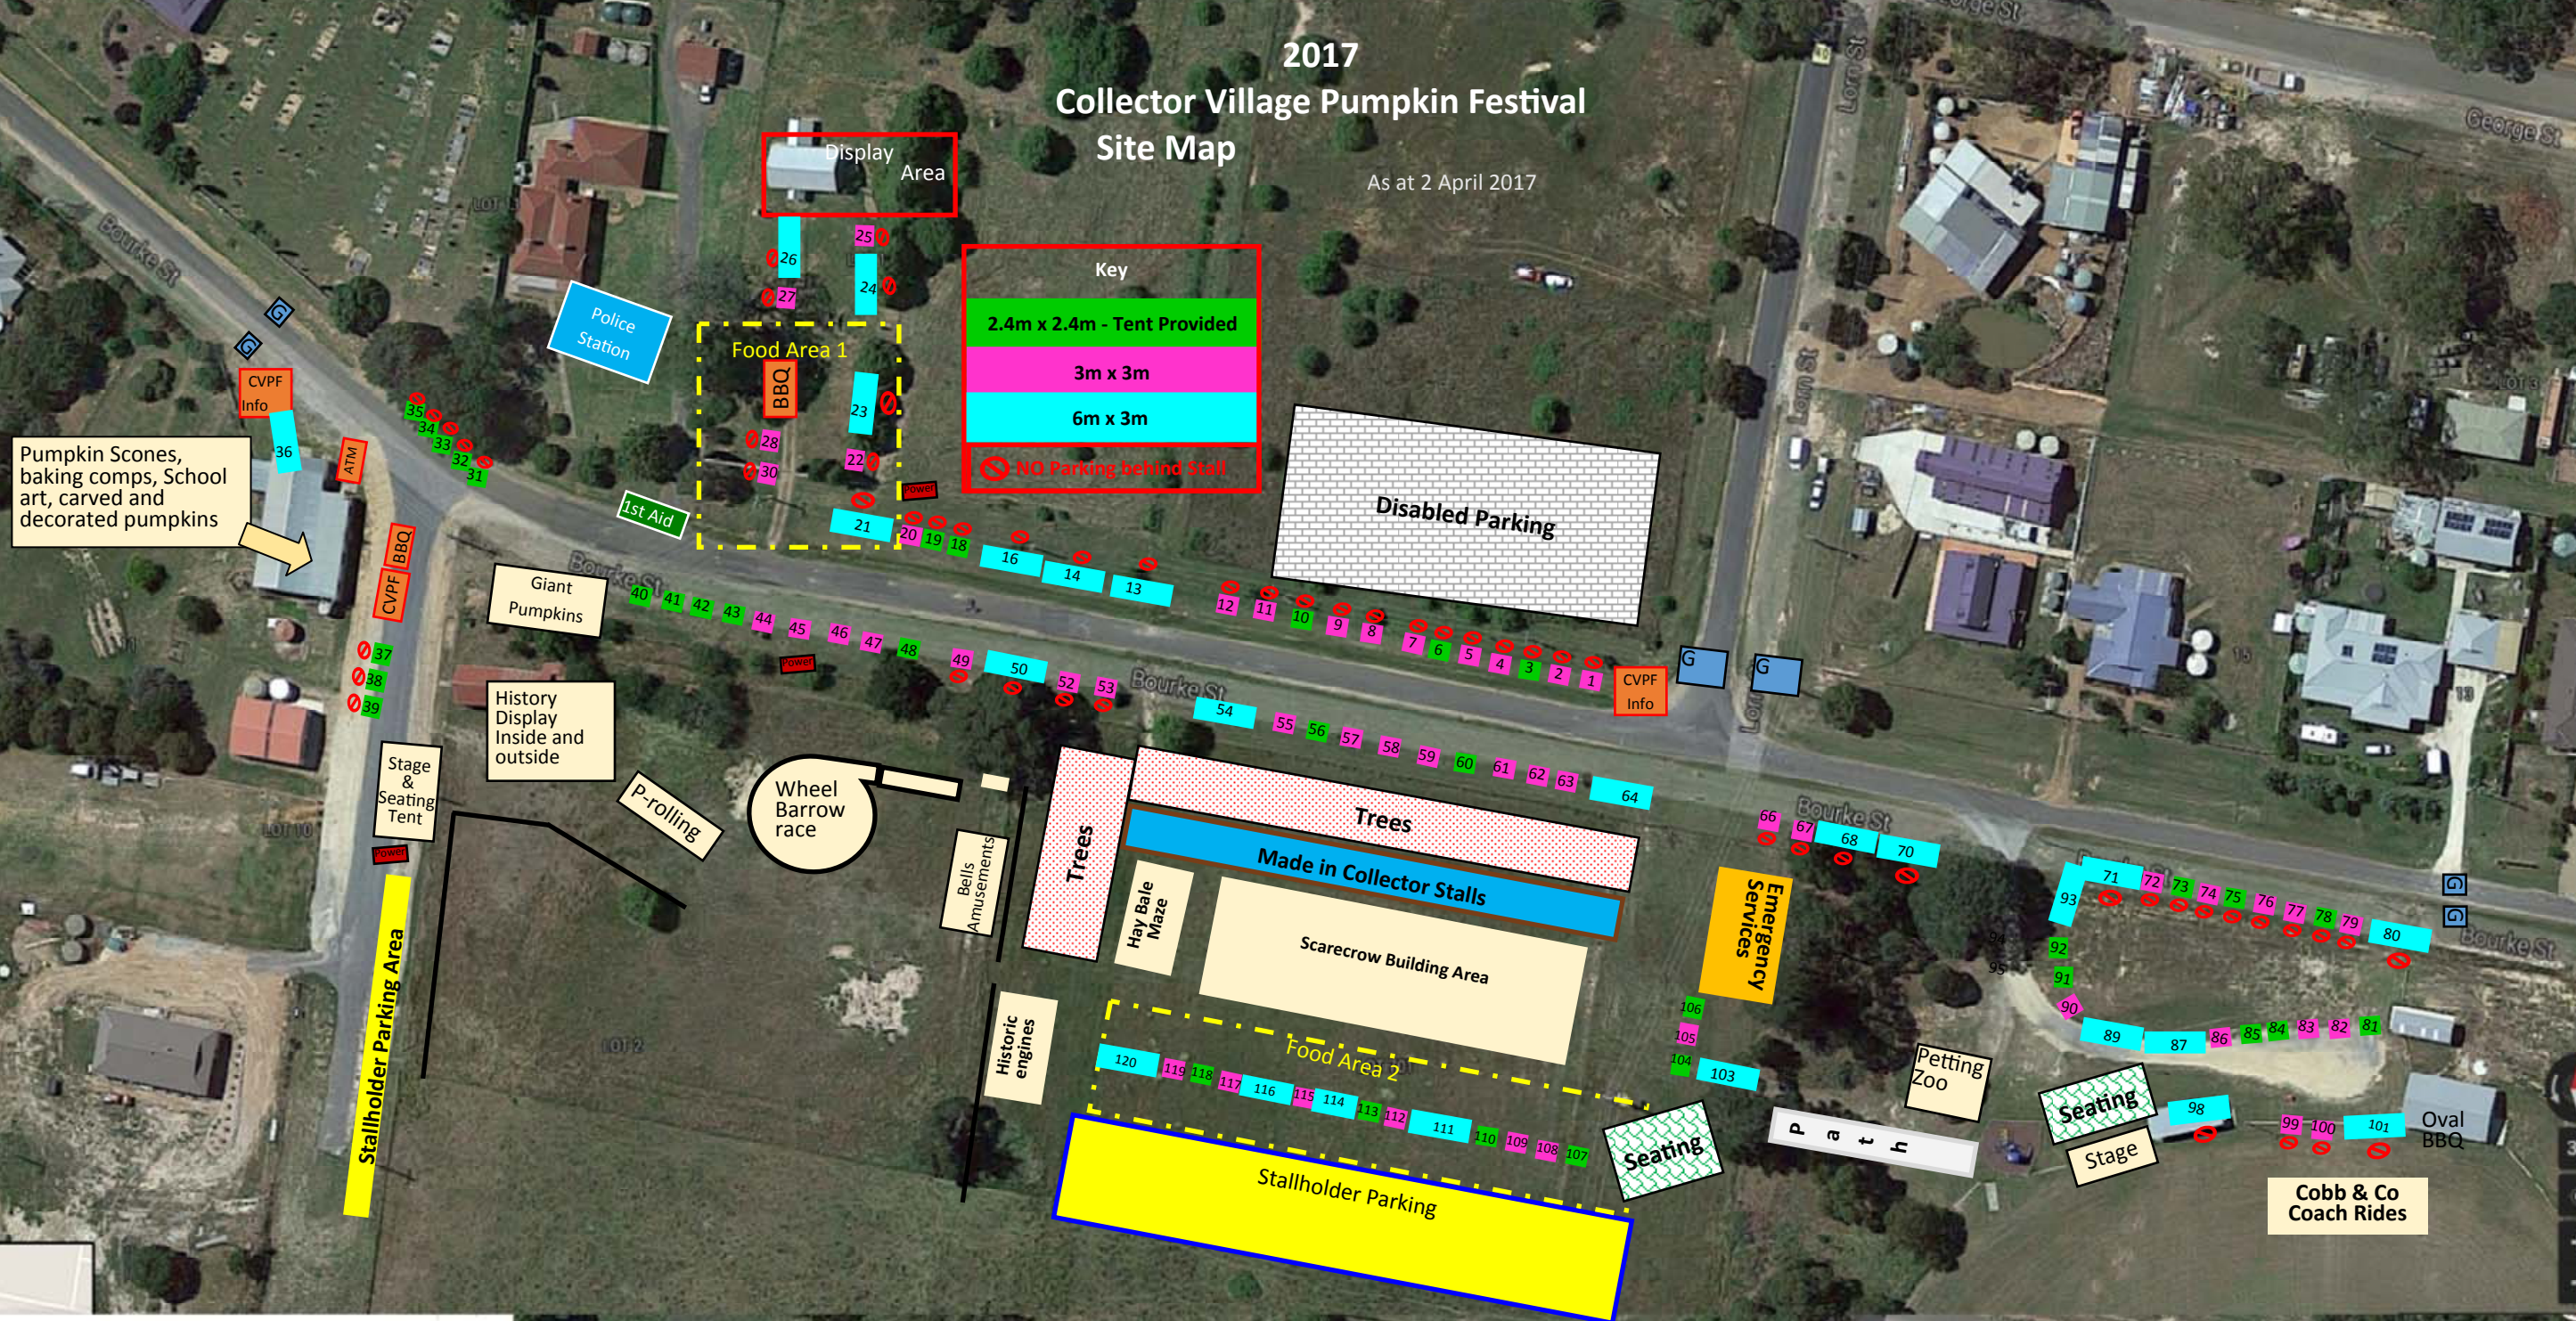

2017 Collector Village Pumpkin Festival Site Map

As at 2 April 2017

Pumpkin Scones, baking comps, School art, carved and decorated pumpkins

Key

- 2.4m x 2.4m - Tent Provided
- 3m x 3m
- 6m x 3m
- NO Parking behind Stall

Disabled Parking

Stallholder Parking Area

History Display Inside and outside

Wheel Barrow race

Made in Collector Stalls

Scarecrow Building Area

Emergency Services

Seating